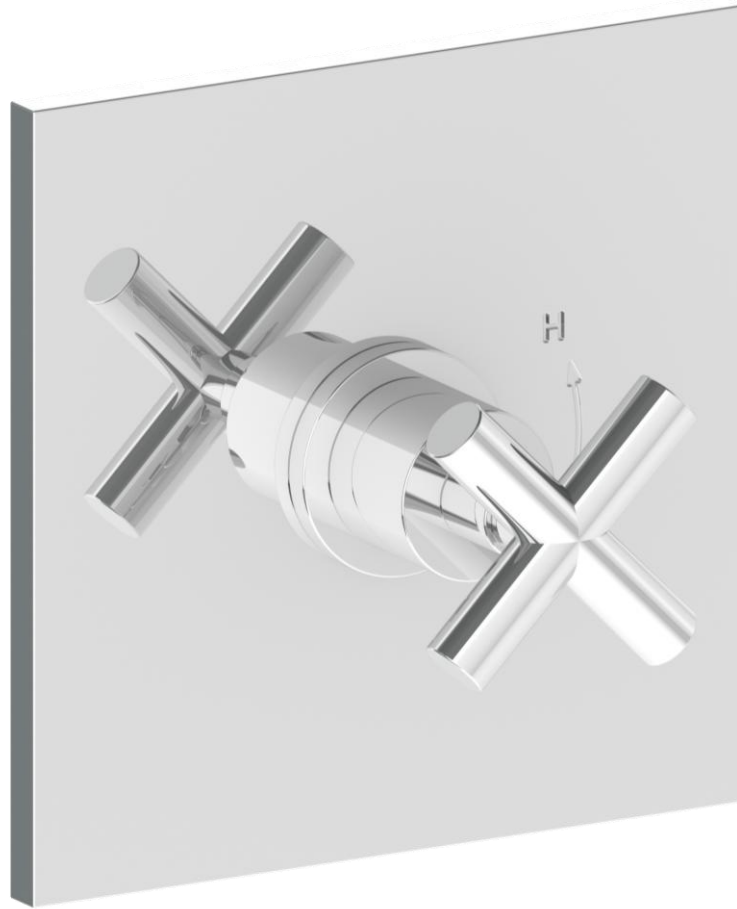

27-P80-CL14

Trim Kit Only for Pressure Balance Valve
Requires SS-PB75 concealed rough

WATERMARK DESIGNS 12/17/2018

27-P80-CL15

Trim Kit Only for Pressure Balance Valve
Requires SS-PB75 concealed rough

WATERMARK DESIGNS 12/17/2018