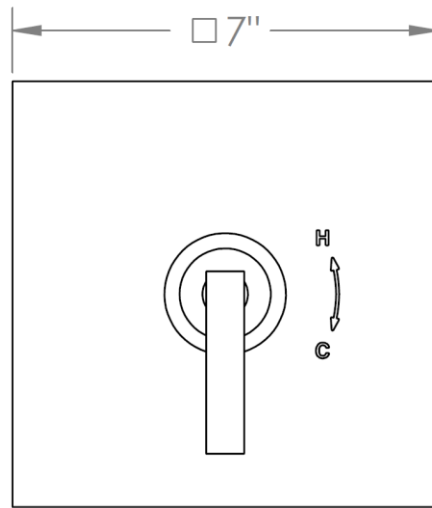

27-P80-CL14

Trim Kit Only for Pressure Balance Valve
Requires SS-PB75 concealed rough

WATERMARK DESIGNS 12/17/2018

27-P80-CL15

Trim Kit Only for Pressure Balance Valve
Requires SS-PB75 concealed rough

WATERMARK DESIGNS 12/17/2018