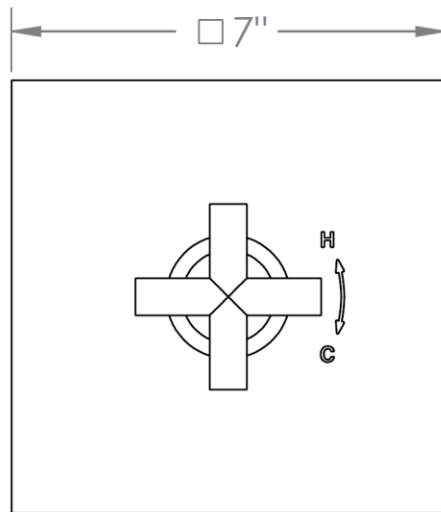

27-P80-CL14

Trim Kit Only for Pressure Balance Valve
Requires SS-PB75 concealed rough

WATERMARK DESIGNS 12/17/2018

27-P80-CL15

Trim Kit Only for Pressure Balance Valve
Requires SS-PB75 concealed rough

WATERMARK DESIGNS 12/17/2018