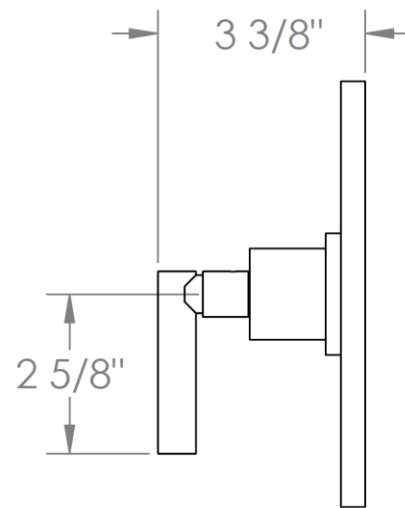

27-P80-CL14

Trim Kit Only for Pressure Balance Valve
Requires SS-PB75 concealed rough

WATERMARK DESIGNS 12/17/2018

27-P80-CL15

Trim Kit Only for Pressure Balance Valve
Requires SS-PB75 concealed rough

WATERMARK DESIGNS 12/17/2018