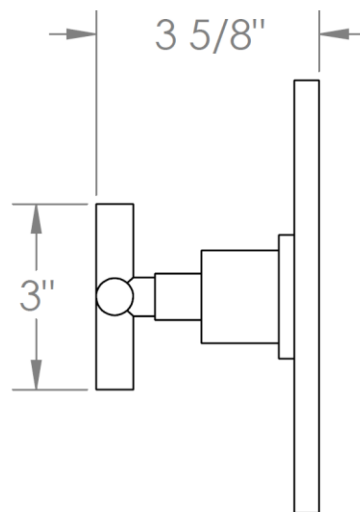

27-P80-CL14

Trim Kit Only for Pressure Balance Valve
Requires SS-PB75 concealed rough

WATERMARK DESIGNS 12/17/2018

27-P80-CL15

Trim Kit Only for Pressure Balance Valve
Requires SS-PB75 concealed rough

WATERMARK DESIGNS 12/17/2018